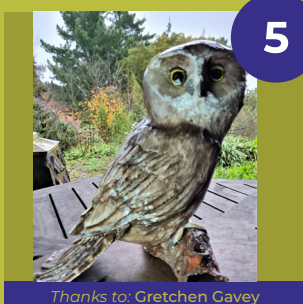

Find the Roosting Ruru

Did you Know?

Our native owl is known as ruru or morepork. It is a nocturnal bird, sleeping during the day and hunting for moths, mice and other small creatures at night. The ruru's distinctive call is heard in woodland and forests after dark. Birds often choose hollow tree stumps to nest and can be very vulnerable to predators such as possums, cats, stoats and weasels.

How to Play

1 Find 5 ruru – which ones will you spot today? Was one of them a real ruru?

.....

2 All the ruru can be seen from a pathway so please stay on pathways at all times.

.....

3 When you find one of the ruru, mark the number of the ruru that you found on the map.